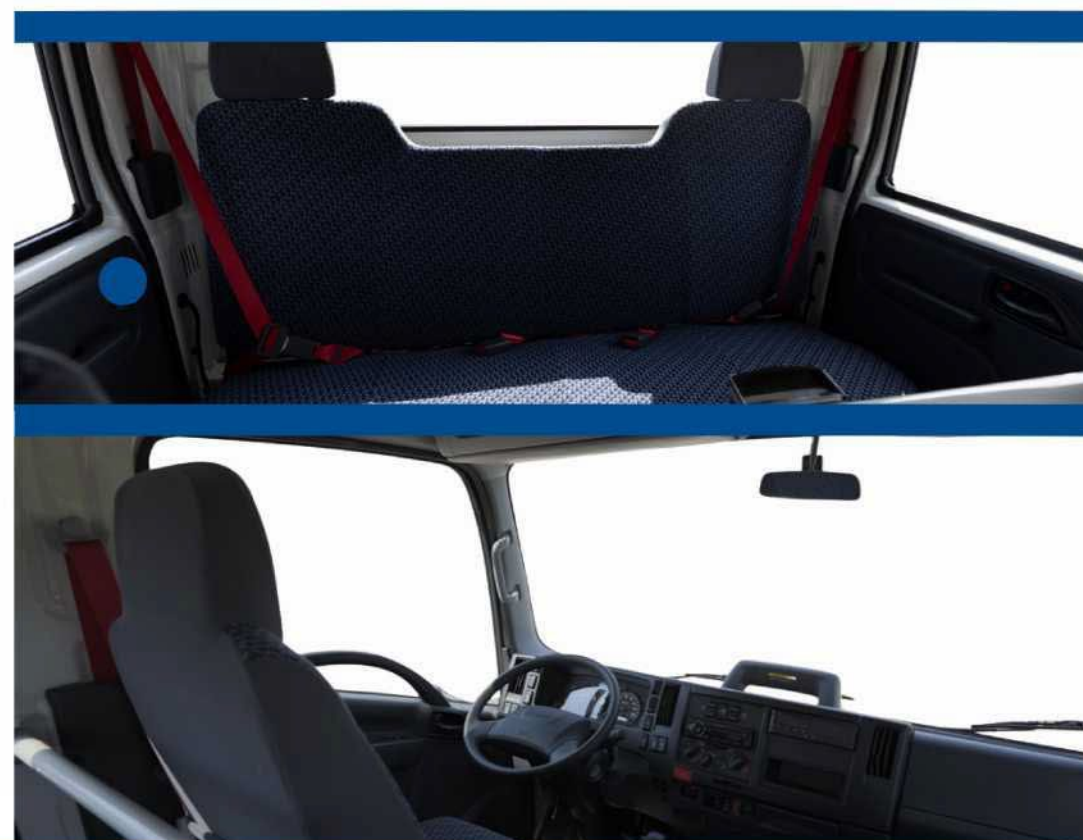

ISUZU

GIVES YOU ADDED COMFORT ON THE ENTIRE RANGE

- Multi-Information Display (MID)
- Electrical and heated rear-view mirrors
 - Central locking with remote control
 - Suspension seat
- DAB+ radio with Bluetooth and USB
 - Electric windows
 - Front LED lights
- Automatic headlight control
- Adjustable steering wheel
- Cabin tipping warning system